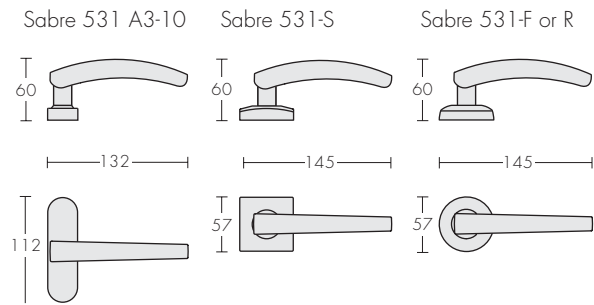

Sabre Pull Handles

Sabre Lever Handle

Sabre Pull Handles are 'handed' and suitable for narrow stile and standard doors. Left hand handles shown.

Sabre Lever Handle is not handed and is reversible on roses and 44mm wide plates.

Sabre 524

Sabre 522

Sabre 531-F