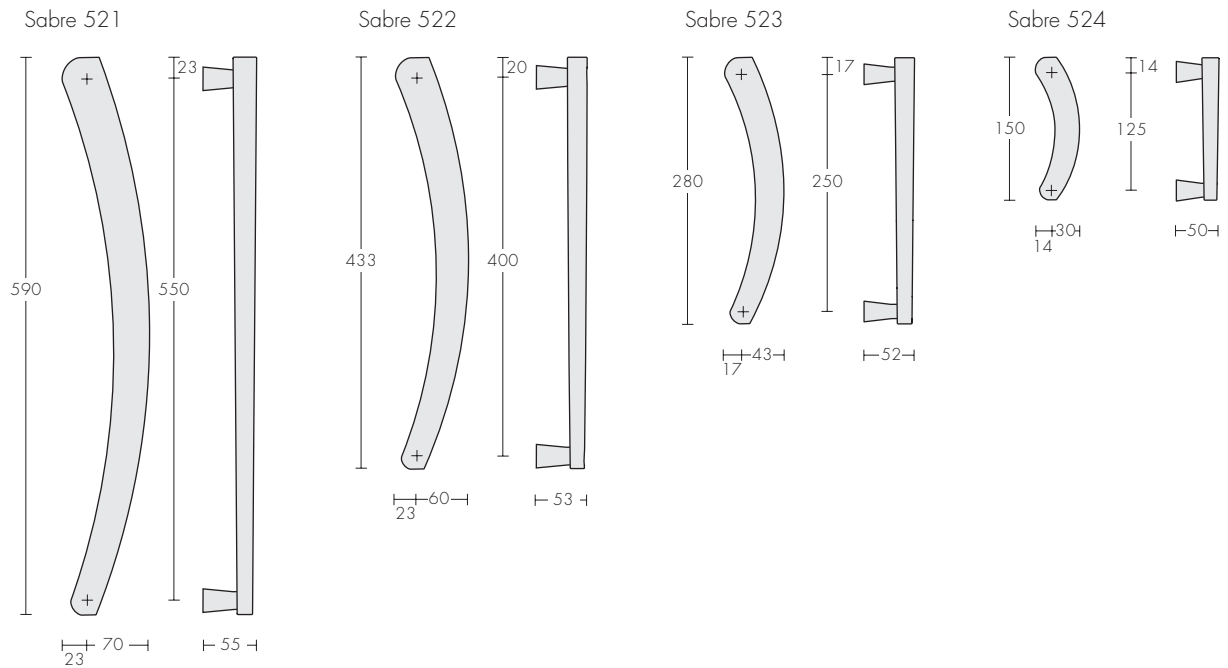

Sabre Pull Handles

Sabre Lever Handle

Sabre Pull Handles are 'handed' and suitable for narrow stile and standard doors. Left hand handles shown.

Sabre Lever Handle is not handed and is reversible on roses and 44mm wide plates.

Sabre 524

Sabre 522

Sabre 531-F