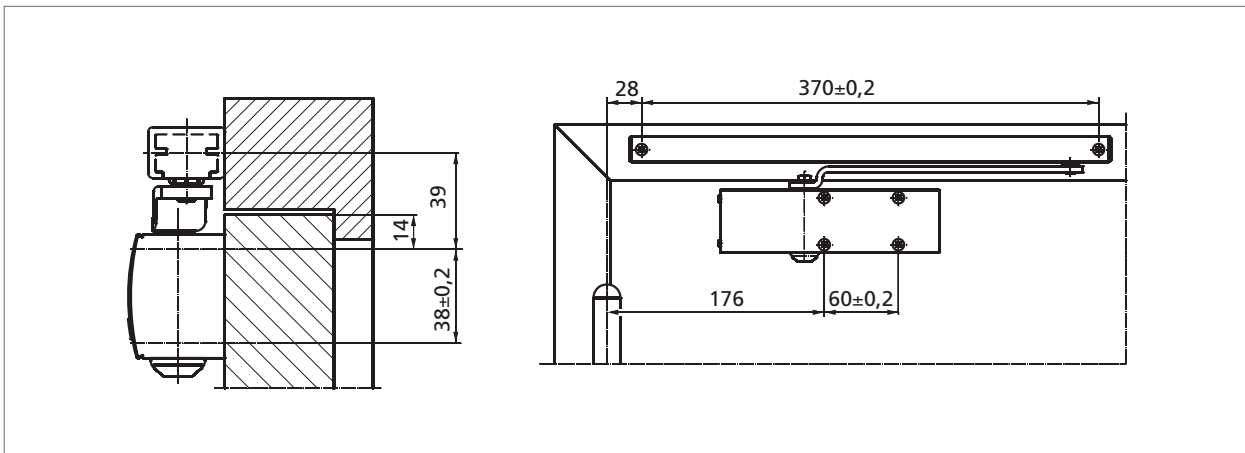

#### Product features

- ▶ Surface-mounted rack and pinion door closer TS 1500 with guide rail, for interior doors up to 850 mm
- ▶ Closing speed adjustable, as is hydraulic latching action

Fig. 10-1

#### Application range

- ▶ For interior doors
- ▶ For single-action doors up to 850 mm
- ▶ Can be used for right and left hand doors without adjustment
- ▶ Standard type of installation: door mount

Standard version/package

Overhead door closer GEZE TS 1500 G complete with screw accessories and installation template (Mounting plate not included); still needed: guide rail

Specification text

Overhead rack and pinion door closer GEZE TS 1500 G with guide rail, for leaf widths up to 850 mm, adjustable closing speed and latching action, also available with optional mounting plate.