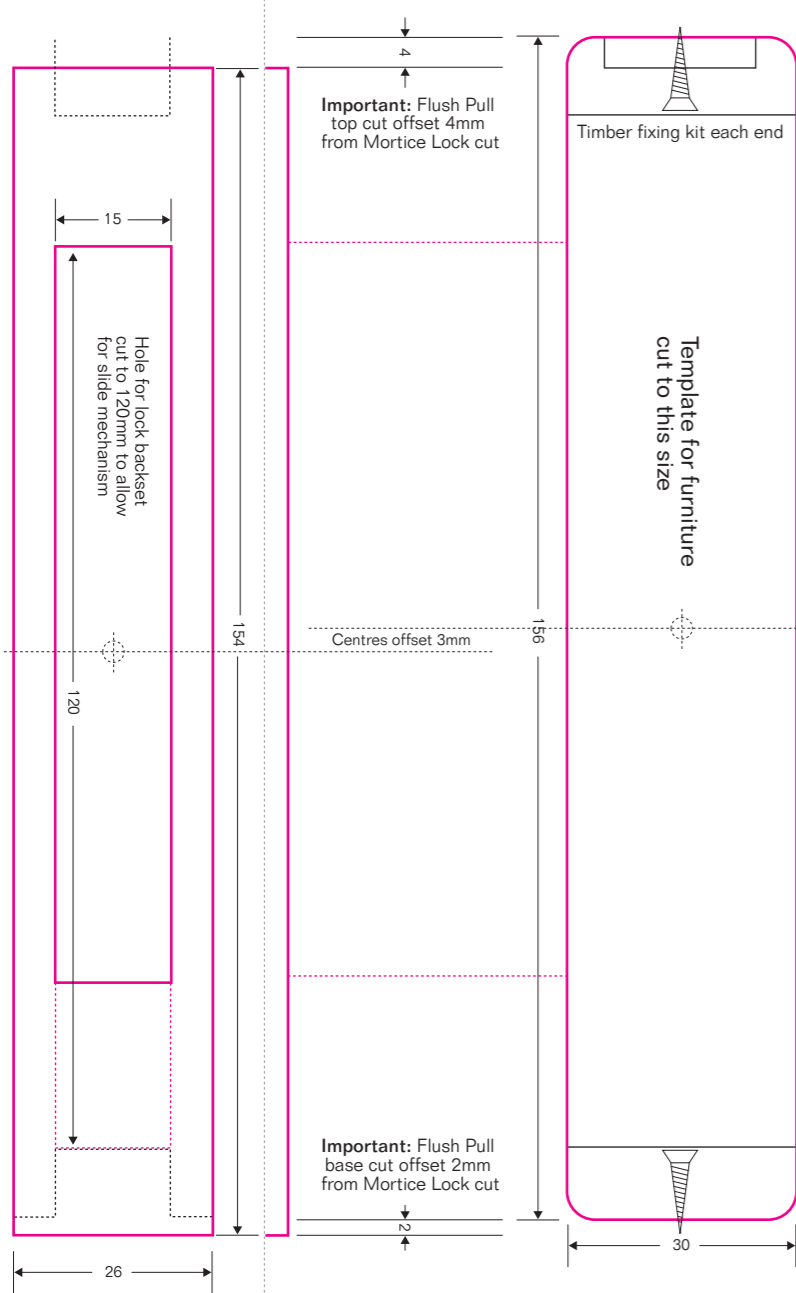

front profile

left side profile

Fig.1 Lockset Dimension Drawing

Fig.2 Exploded View

halliday
baillie

HB690 Sliding Door Privacy Lock

Please note these are primarily designed for 40mm doors but can be applied to a 38mm door.

Halliday baillie contact details etc...

handle inserted in door

lock inserted in door

fold 1

perf & fold 3

fold 5

perf & fold 4

perf & fold 2