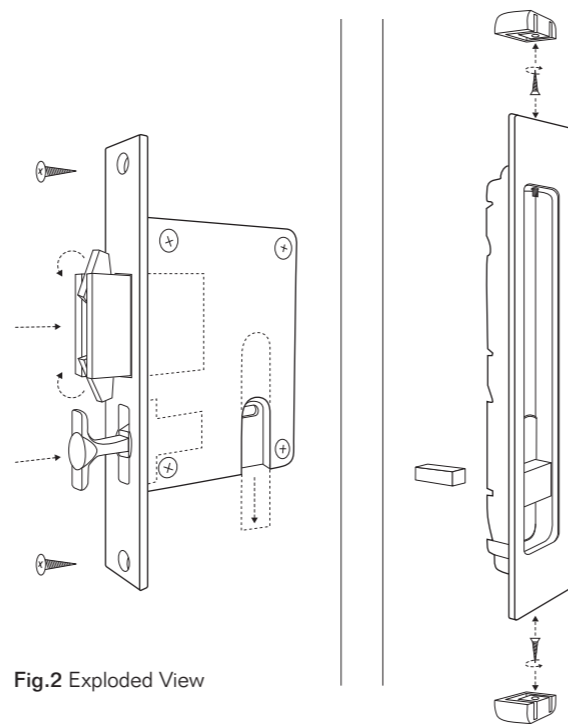

front profile

left side profile

Fig.1 Lockset Dimension Drawing

Fig.2 Exploded View

halliday
baillie

HB690 Sliding Door Privacy Lock

Please note these are primarily designed for 40mm doors but can be applied to a 38mm door.

Halliday baillie contact details etc...

handle inserted in door

lock inserted in door

fold 1

perf & fold 3

fold 5

perf & fold 4

perf & fold 2