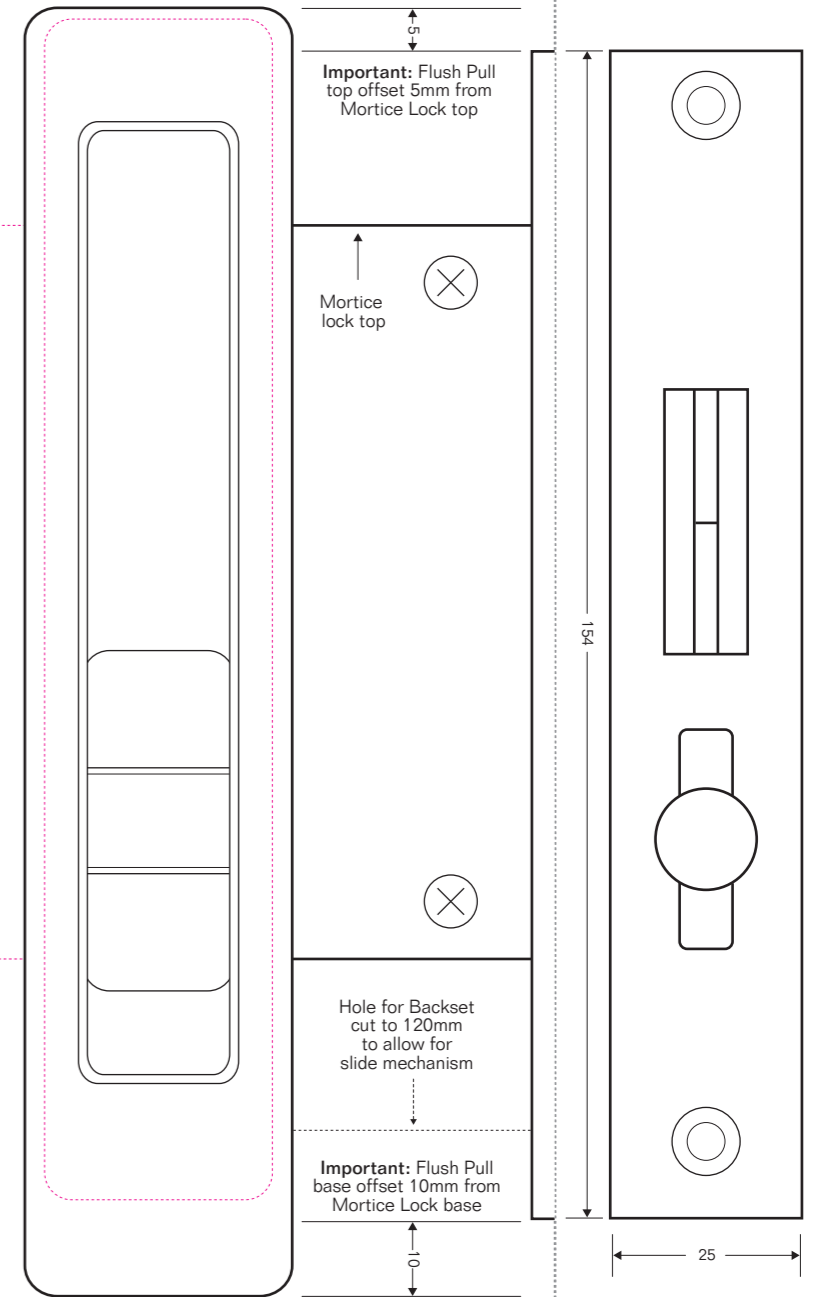

front profile

left side profile

Fig.1 Lockset Dimension Drawing

Fig.2 Exploded View

halliday
baillie

HB690 Sliding Door Privacy Lock

Please note these are primarily designed for 40mm doors but can be applied to a 38mm door.

Halliday baillie contact details etc...

handle inserted in door

lock inserted in door

fold 1

perf & fold 3

fold 5

perf & fold 4

perf & fold 2