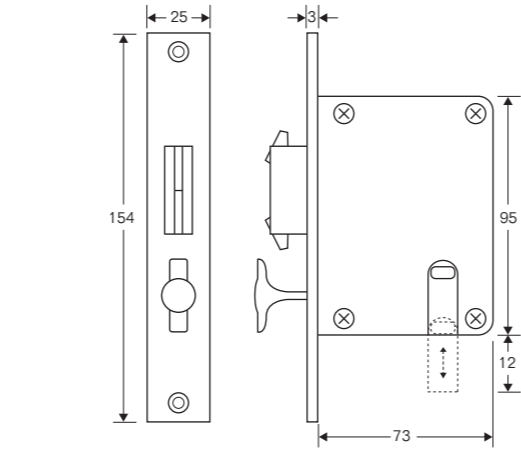

front profile

left side profile

Fig.1 Lockset Dimension Drawing

Fig.2 Exploded View

halliday
baillie

HB690 Sliding Door Privacy Lock

Please note these are primarily designed for 40mm doors but can be applied to a 38mm door.

Halliday baillie contact details etc...

handle inserted in door

lock inserted in door

fold 1

perf & fold 3

fold 5

perf & fold 4

perf & fold 2