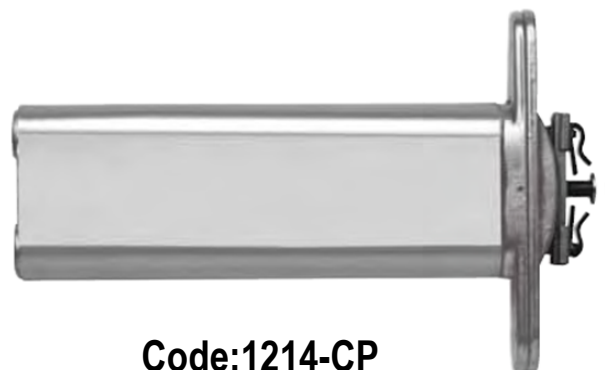

WINDSOR

NEW "TORCH" PULL HANDLE

Code:7103-SS
350mm o/a
160mm crs

- These stylish pull handles will create long-lasting impressions and will make your home stand out from the rest
- Made from 304 grade stainless steel with all stainless/brass components
- Economy styling at its best

Code:7104-SS
530mm o/a
250mm crs

"WINDSOR-MATIC" Concealed Door Closer

- Ideal for over-height doors and floor to ceiling doors
- Concealed inside door & jamb
- Fully sealed hydraulic unit
- Adjustable close speed
- Adjustable close pressure
- Suitable for doors up to 940mm wide and 80kg
- One hour UK fire test WFRC No. C119402
- Not suitable for external doors