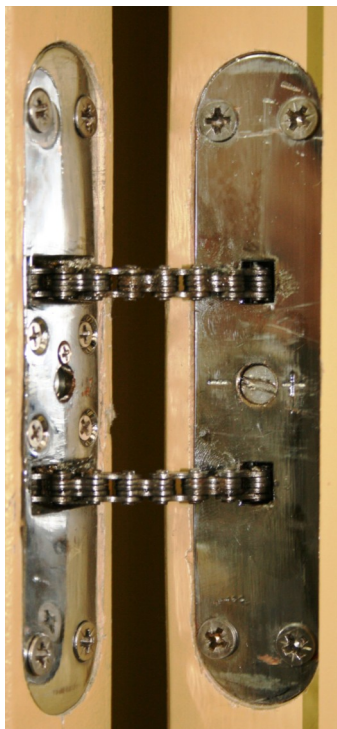

WINDSOR

NEW "TORCH" PULL HANDLE

Code:7103-SS
350mm o/a
160mm crs

- These stylish pull handles will create long-lasting impressions and will make your home stand out from the rest
- Made from 304 grade stainless steel with all stainless/brass components
- Economy styling at its best

Code:7104-SS
530mm o/a
250mm crs

"WINDSOR-MATIC" Concealed Door Closer

- Ideal for over-height doors and floor to ceiling doors
- Concealed inside door & jamb
- Fully sealed hydraulic unit
- Adjustable close speed
- Adjustable close pressure
- Suitable for doors up to 940mm wide and 80kg
- One hour UK fire test WFRC No. C119402
- Not suitable for external doors